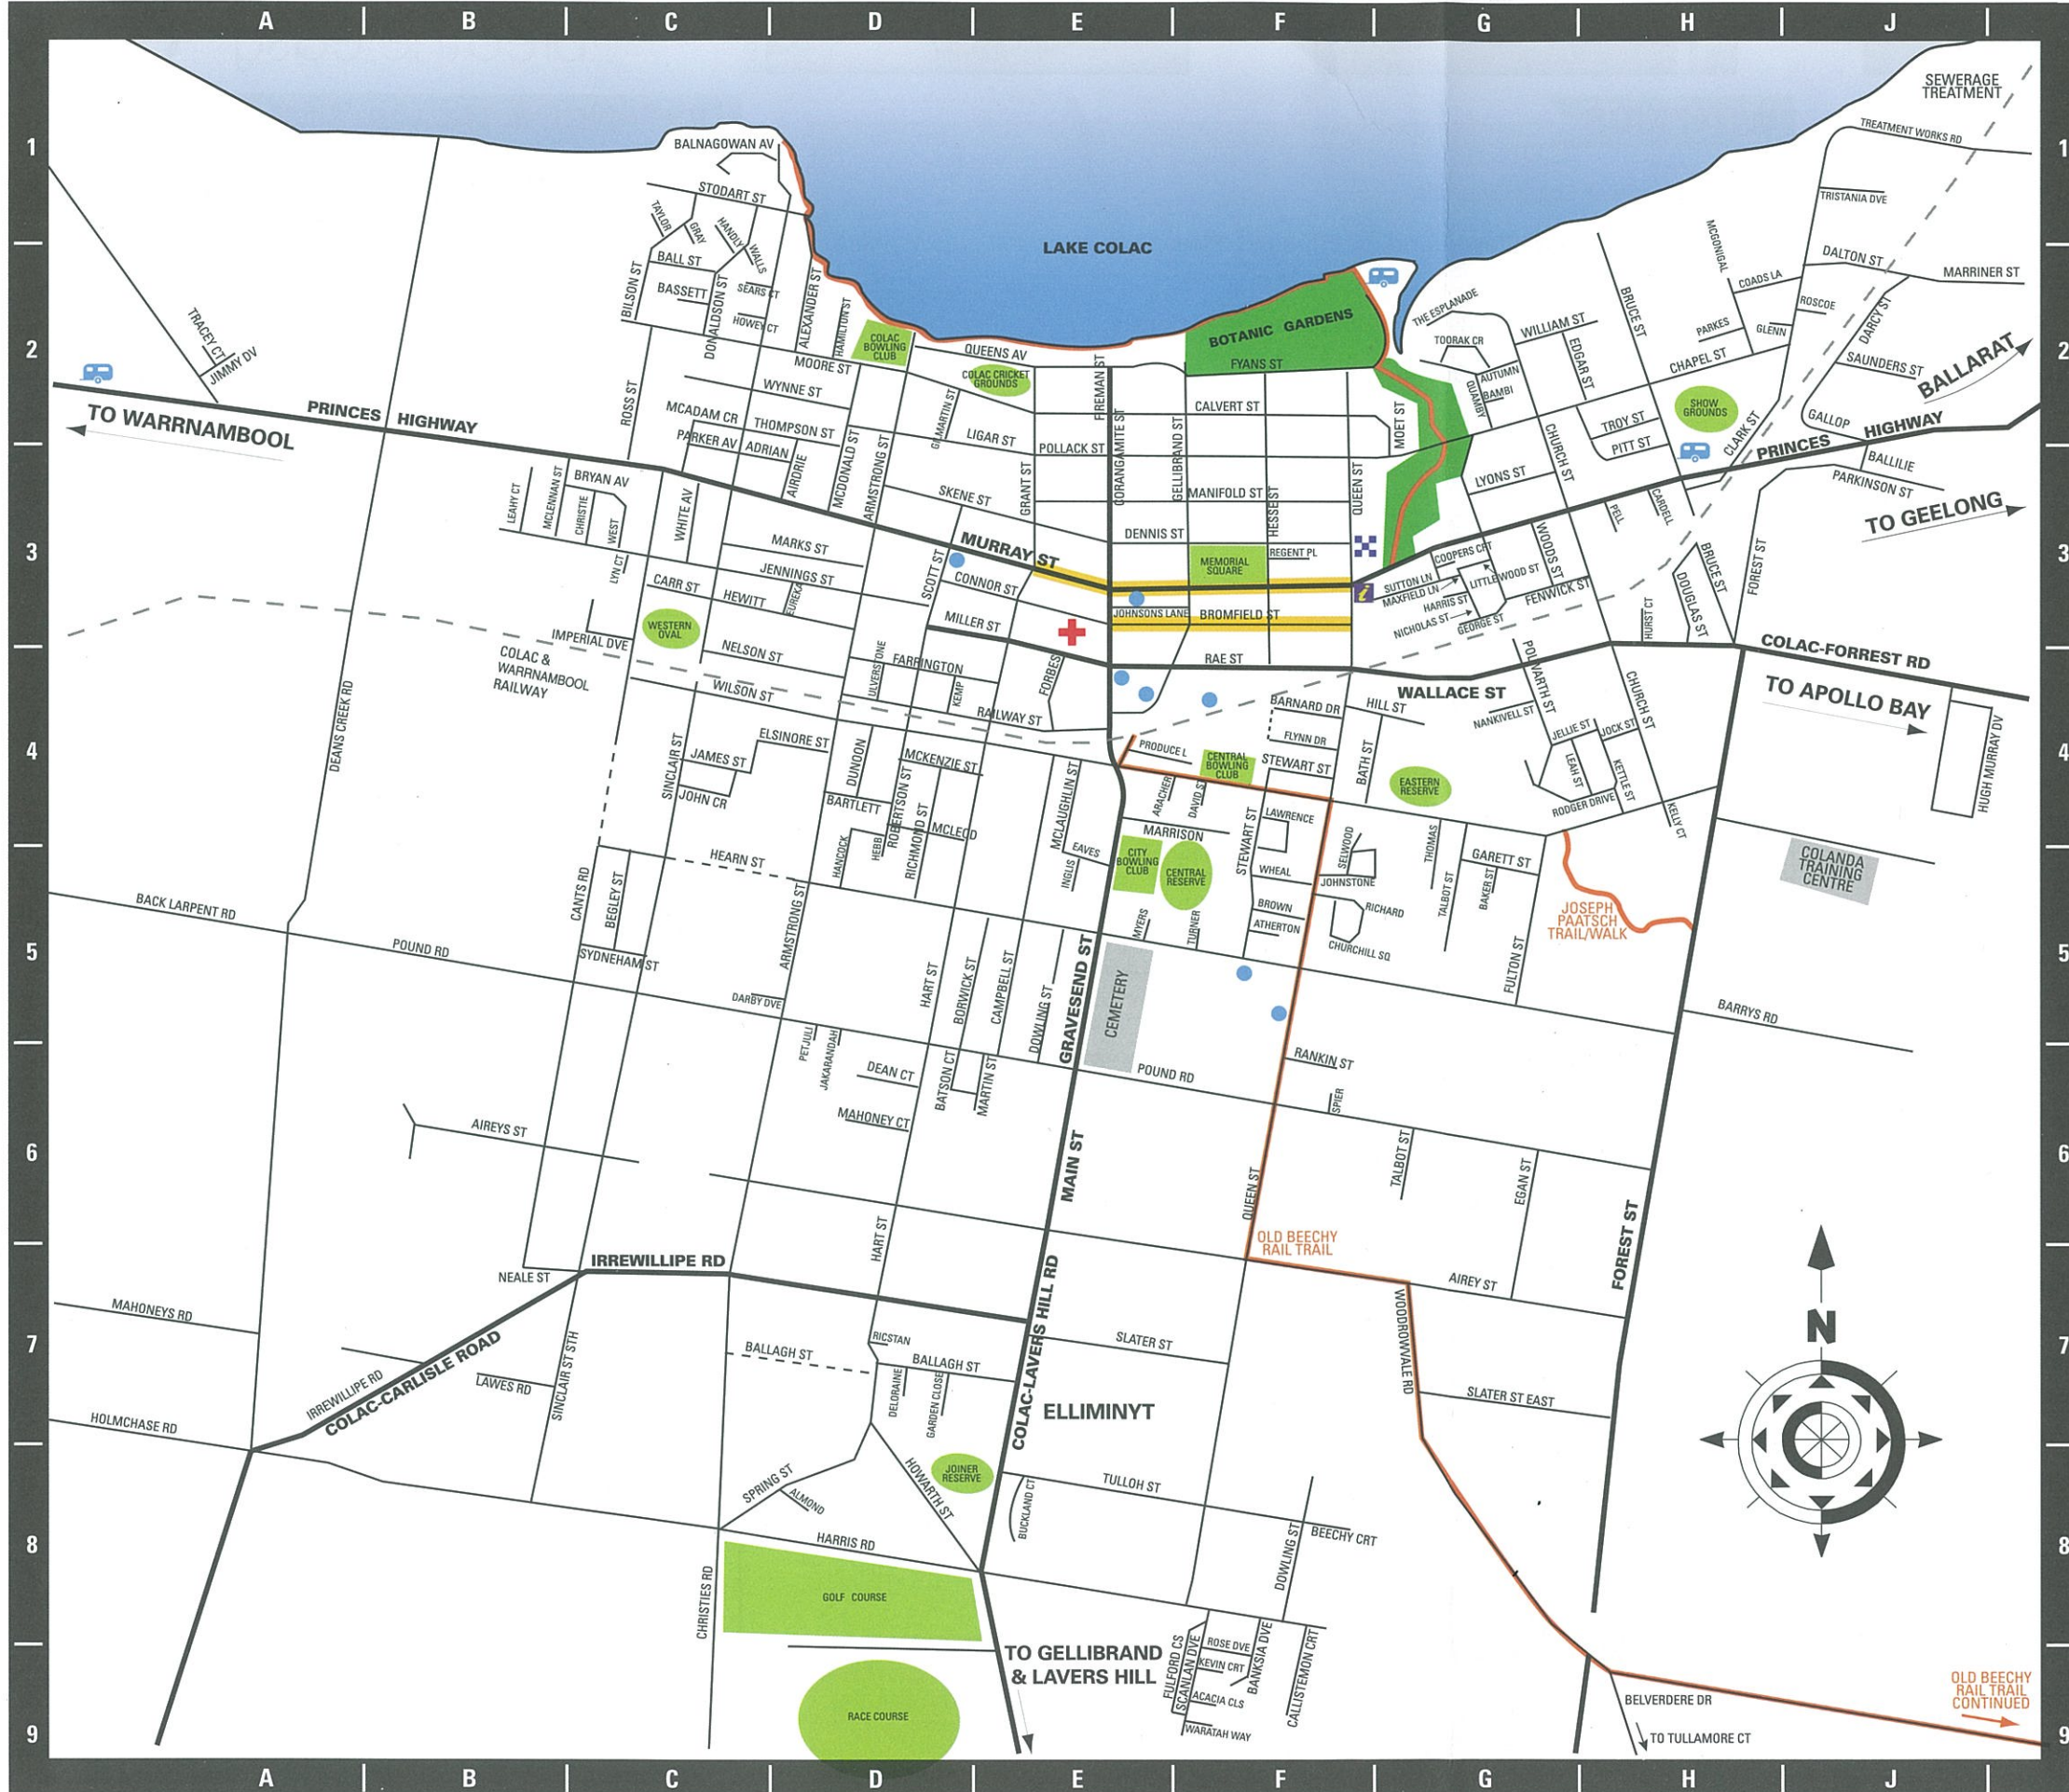

Life, your way

www.colaclifeyourway.com.au

PLACE OF INTEREST	TRAIL/WALK	HOSPITAL 2/28 Connor St
SHOPPING PRECINCT	CARAVAN PARKS	POLICE STATION Cnr Dennis & Queen St

Colac Otway SHIRE

Acacia CIs F9	Glenn Ct H2	Rankin St F6
Adrian St C2	Grant St E3	Regent Pl F3
Airdrie St C3	Gravesend St E5	Richard St F5
Airey St C6	Gray Ct C1	Richmond St D4
Alexander St D2	Hamilton St D2	Ricstan Ct D7
Almond Gve D8	Hancock St D4	Robertson St D4
Archer St E4	Handley Ct C1	Rodger Dv G4
Armstrong St D3	Harris Rd D8	Roscoe St J2
Atherton Cr F5	Harris St G3	Rose Dve F8
Autumn St G2	Hart St D6	Ross St C2
Baillie St J3	Hebb Ct D4	Saunders St J2
Baker St G5	Hesse St F3	Scanlon Dve F8
Ball St C7	Hewitt St C3	Scott St D3
Ballagh St D2	Hill St F4	Sears Ct C2
Balnagowan Ave C1	Holchase Rd A7	Selwood St F4
Bambi Cr G2	Howarth St D7	Sinclair St C4
Banksia Dve F8	Howey Ct C2	Sinclair St Sth C7
Barnard Dve F4	Hugh Murray Dv J4	Skene St D3
Barrys Rd H5	Hurst Ct H3	Slater St E7
Bartlett St D4	Imperial Dv C3	Slater St East G7
Bassett St C2	Inglis Ct E5	Spier St F6
Bath St F4	Irrewillipe Rd D7	Spring St C8
Batson Cr 6	Jakarandah Ct D6	Stewart St F4
Beechy Cr F8	James St C4	Stodart St C1
Begley St C5	Jellie St G4	Sutton Ln F3
Bilston St C2	Jennings St C3	Sydenham St C5
Borwick St D5	Jimmy Dv A2	Talbot St G6
Bromfield St E3	Jock St H4	Taylor Ct C1
Brown St F5	John Crs C4	The Esplanade G2
Bruce St H3	Johnstone Cr F5	Thomas St G4
Bryan Ave C3	Johnstones La E3	Thompson St C2
Buckland Ct E8	Kelly Ct H4	Toorak Crs G2
Callistemon Ct F8	Kemp St D4	Tracey Ct A2
Calvert St F2	Kettle St H4	Treatment Works Rd J1
Campbell St E5	Kevin Rd F9	Tristania Dve J1
Cants Rd B5	Lawes Cr B7	Troy St H2
Cardell Ct H3	Lawrence Ct F4	Tulloh St E8
Carr St C3	Leah St G4	Tullamore Cr H9
Chapel St H2	Leahy Ct B3	Turner St F5
Christie St C3	Ligar St D2	Ulverstone St D4
Christies Rd C8	Little Wood St G3	Wallace St G4
Church St G2	Lyn Ct C3	Walls St C2
Churchill Sq F5	Lyons St G3	Waratah Way F9
Clark St H3	McAdam Crs C2	West St C3
Coads La H2	McDonald St D2	Wheal St F5
Colac-Carlisle Rd A7	McGonigal St H2	White Av C3
Colac-Forrest Rd H4	McKenzie St D4	William St G2
Colac-Lavers Hill Rd H7	McLaughlin St E4	Wilson St C4
Connor St E3	McLennan St B3	Woodrowvale Rd G7
Cooper Cr G3	McLeod St D4	Woods St G3
Corangamite St E2-E4	Mahony Ct D6	Wynne St C2
Dalton St J2	Mahoneys Rd A7	
Darby Dv D5	Main St Elliminyt E6-9	
Darcy St J2	Manifold St E3	
David Street F4	Marks St C3	
Dean Ct D6	Marriner St J2	
Deans Creek Rd A4	Martin St E6	
Deloraine Ct D7	Maxfield Ln G3	
Dennis St E3	Miller St E3	
Donaldson St C2	Moet St G2	
Douglas St H3	Moore St D2	
Dowling St Colac E5	Morrisson St E4	
Dowling St Elliminyt F8	Murray St E5	
Dunoon St D4	Myers St E3	
Eaves St E5	Nankivell St G4	
Edgar St G2	Neale St B7	
Egan St G6	Nelson St C3	
Elsinore St C4	Nicholas St G3	
Eureka St D3	Parker Av C2	
Farrington St D4	Parke St H2	
Fenwick St G3	Parkinson St H3	
Fireman St E2	Pell Ct H3	
Flynn Dve F4	Petjuli St D6	
Forbes St E4	Pitt St G3	
Forest St H5	Pollack St E2	
Fulford Crs F9	Polwarth St G2	
Fulton St G5	Pound Rd B5	
Fyans St F2	Princess Hwy D3	
Gallop St J2	Produce La E4	
Garden Close D7	Quamby Av E2	
Garrett St G5	Queen St F3	
Gellibrand St E3	Queens Av D2	
George St G3	Rae St E4	
Gilmartin St D2	Railway St E4