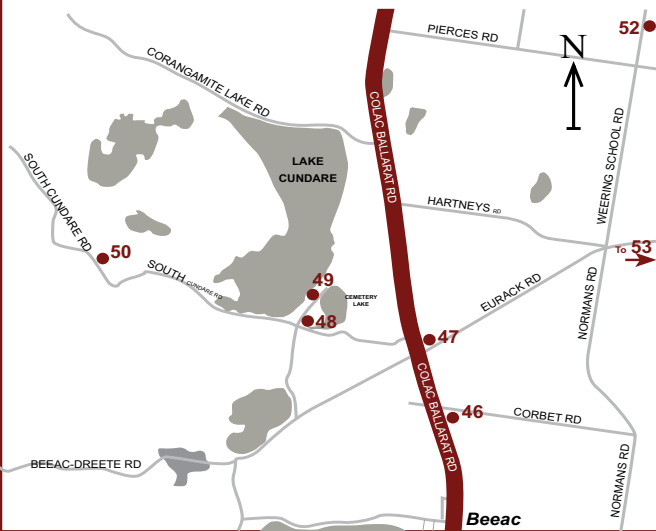

- 42 Common School – built 1868 – Architect Davidson. School 1868-1922. Presbyterian Sunday School 1923-2004.
- 43 Site of Original Head Teacher's Residence*
- 44 Police Station No. 3
- 45 Heritage Windmill Park
- 46 Site of Corbet Windmill Manufacturers*
- 47 Beeac Creamery
- 48 Cemetery
- 49 Lake Cundare Salt Works
- 50 Continue along the South Cundare Road to some historic stone walls
- 52 Weering School
- 53 Eurack Avenue of Honour

*Original buildings no longer exist on sites

Further Information & Enquiries:
Beeac Progress Association
PO Box 12, Beeac 3251
P: 03 52 346205
Beeac Rural Transaction Centre

To make the most of your visit, contact the Colac Otway Visitor Information Centres.
P: 1300 OTWAYS (689 297)
W: www.visitapollobay.com
www.visitotways.com